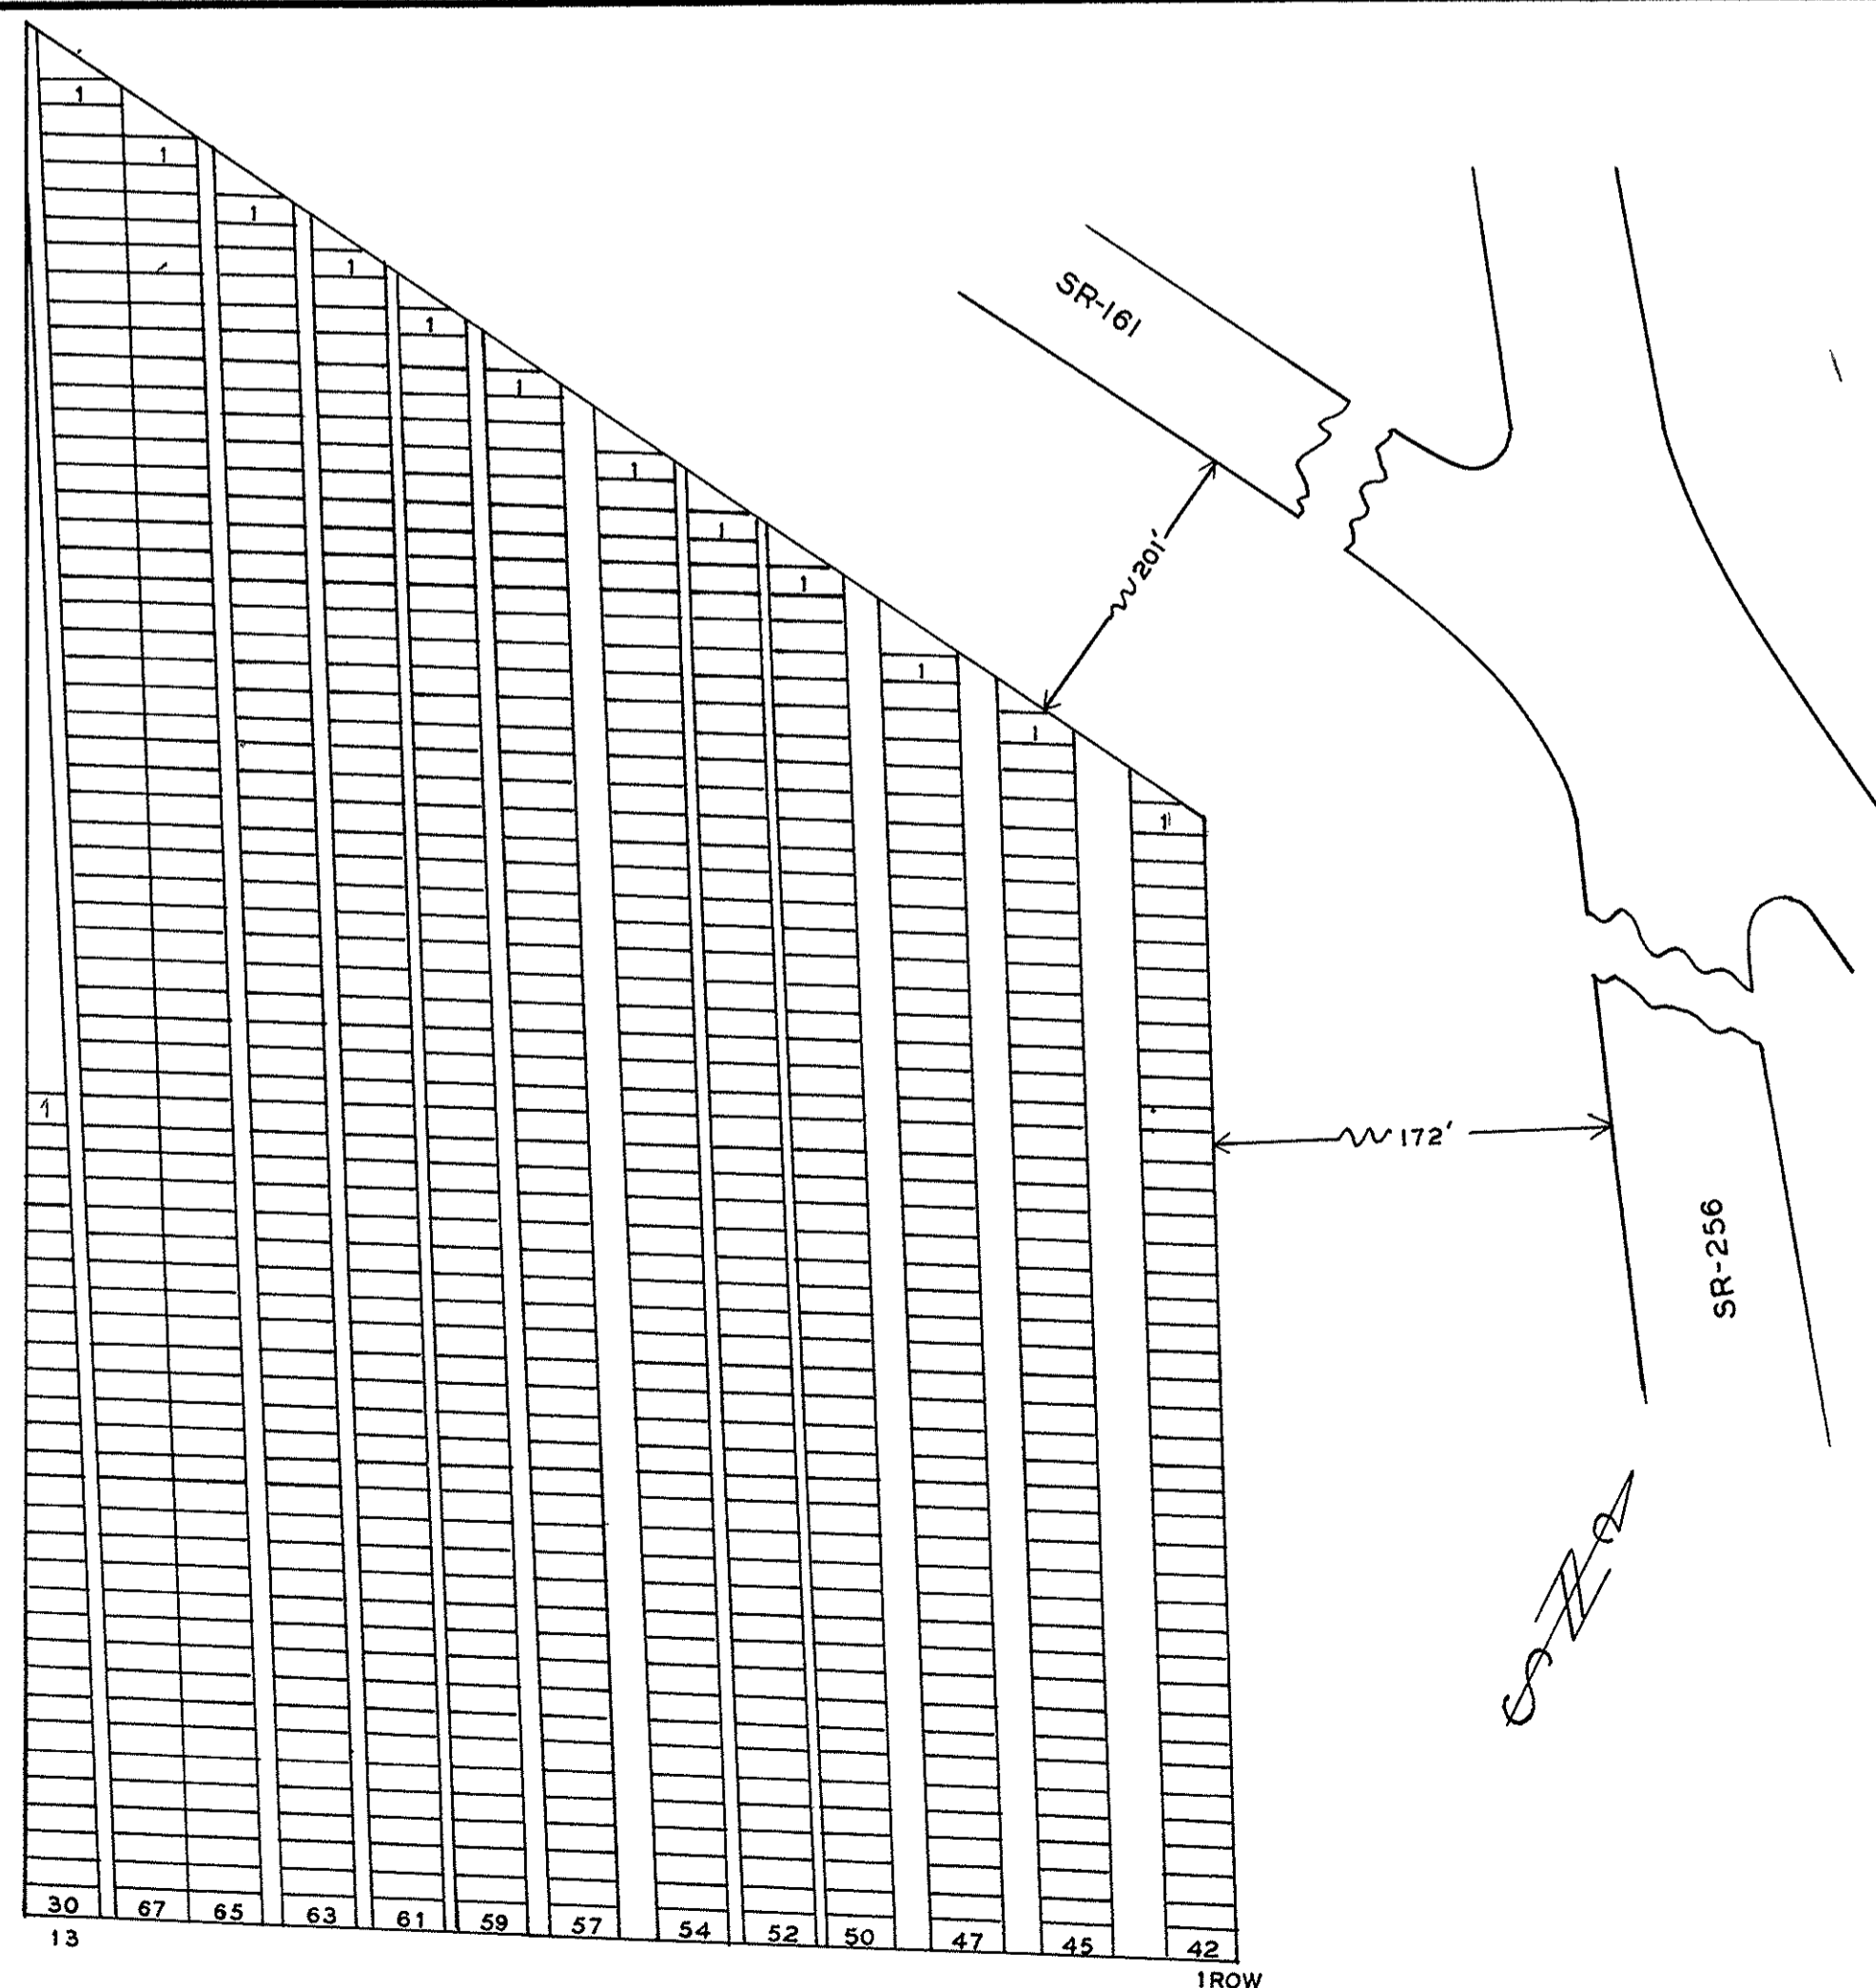

STOREY CEMETERY

FRANKLIN CO. PLEASANT TWP.

OFFICIAL PROJECT NO'S. 465-42-3-467 & 665-42-3-232

LEGEND		HISTORY	
① REVOLUTIONARY WAR	EST DATE UNKNOWN. A	① REVOLUTIONARY WAR	ESTABLISHED MAY 22-
⑩ WAR OF 1812.	PART OF THE VIRGINIA	⑩ WAR OF 1812.	1874. A PART OF THE
⑯ WAR WITH MEXICO.	MILITARY LAND PAT TO	⑯ WAR WITH MEXICO.	VIRGINIA MILITARY LAND
⑲ CIVIL WAR.	CHAS. SIMM BY U.S. PRES	⑲ CIVIL WAR.	PATENTED TO LUCAS
⑳ SPANISH AM. WAR.	JOHN ADAMS FOR MIL-	⑳ SPANISH AM. WAR.	SULLIVANT.
⑳ WORLD WAR	ITARY SERVICES. 1814.	⑳ WORLD WAR.	
SCALE 1"=20'		0.095 ACRE.	

25-15-6

DOUGHERTY CEMETERY

FRANKLIN CO. PRAIRIE TWP.

OFFICIAL PROJECT NO'S. 465-42-3-467 & 665-42-3-232

LEGEND		HISTORY	
① REVOLUTIONARY WAR	ESTABLISHED MAY 22-	① REVOLUTIONARY WAR	ESTABLISHED MAY 22-
⑩ WAR OF 1812.	1874. A PART OF THE	⑩ WAR OF 1812.	1874. A PART OF THE
⑯ WAR WITH MEXICO.	VIRGINIA MILITARY LAND	⑯ WAR WITH MEXICO.	VIRGINIA MILITARY LAND
⑲ CIVIL WAR.	PATENTED TO LUCAS	⑲ CIVIL WAR.	PATENTED TO LUCAS
⑳ SPANISH AM. WAR.	SULLIVANT.	⑳ SPANISH AM. WAR.	SULLIVANT.
⑳ WORLD WAR.		⑳ WORLD WAR.	
SCALE 1"=20'		0.004 ACRE.	

25-16-4

NEW ALBANY CEMETERY

FRANKLIN CO. PLAIN TWP.

OFFICIAL PROJECT NO'S. 465-42-3-467 & 665-42-3-232

LEGEND		HISTORY	
① REVOLUTIONARY WAR.	EST 1854. PART OF ORIG-	① REVOLUTIONARY WAR.	EST. FEB. 1880 A PART
⑩ WAR OF 1812	INAL U.S. MILITARY LAN-	⑩ WAR OF 1812.	OF THE VIRGINIA MILIT-
⑯ WAR WITH MEXICO.	D PATENTED TO CHRIS-	⑯ WAR WITH MEXICO.	ARY LAND PATENTED
⑲ CIVIL WAR	IAN HORLOCKER BY U.S.	⑲ CIVIL WAR.	TO WM. & G. A. GALLOWAY.
⑳ SPANISH AM. WAR.	PRES. JAMES MONROE	⑳ SPANISH AM. WAR.	
⑳ WORLD WAR.	IN 1820.	⑳ WORLD WAR.	
SCALE 1"=20'		0.55 ACRE.	

25-14-4

NAME	SEC	L	R	G	W
BALLENGER ROB'T		3	39	19	
DORN LEWIS		8	42		
EVANS RICHARD	1	6	19		
LAMBERT CHAS		5	42		
TIPTON G (W)		12	12	19	

LEGEND
SEC= SECTION L=LOT R=ROW
G=GRAVE W=WAR
X=POSITON UNKNOWN

CLOVERS CEMETERY